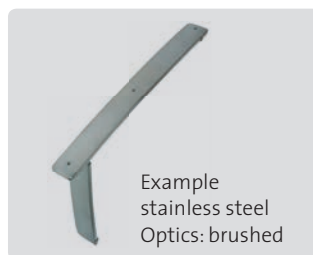

Type L, black fine structure

Art-No. AL 70-000015

Type T, stainless steel,
Optics: brushed
Type T, black fine structure

Art-No. AL 70-000115

Art-No. AL 70-000125

Type J, black fine structure

Art-No. AL 70-000215