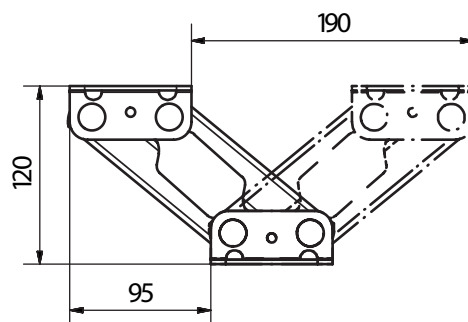

Backrest adjustment

Functions

- Change of seat depth
- Clamp protection
- Simple and stable adjustment
- Different variants on request

Versions

- | | |
|---------------------------------------|----------------------|
| Height 120 mm, adjustment path 190 mm | Art-Nr. RL 01-000101 |
| Height 100 mm, adjustment path 140 mm | Art-Nr. RL 01-000102 |
| Height 150 mm, adjustment path 260 mm | Art-Nr. RL 01-000103 |