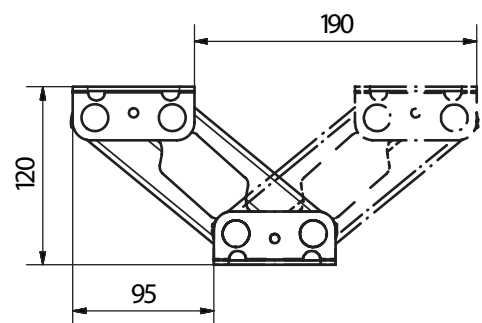

Backrest adjustment RL 01-000101

Functions

- Change of seat depth
- Clamp protection
- Simple and stable adjustment
- Different variants on request

confer GmbH
Potsdamer Str. 220
33719 Bielefeld
Telefon:
+49-521-260-109-0
Telefax:
+49-521-260-109-20
info@confer-gmbh.de
www.confer-gmbh.de